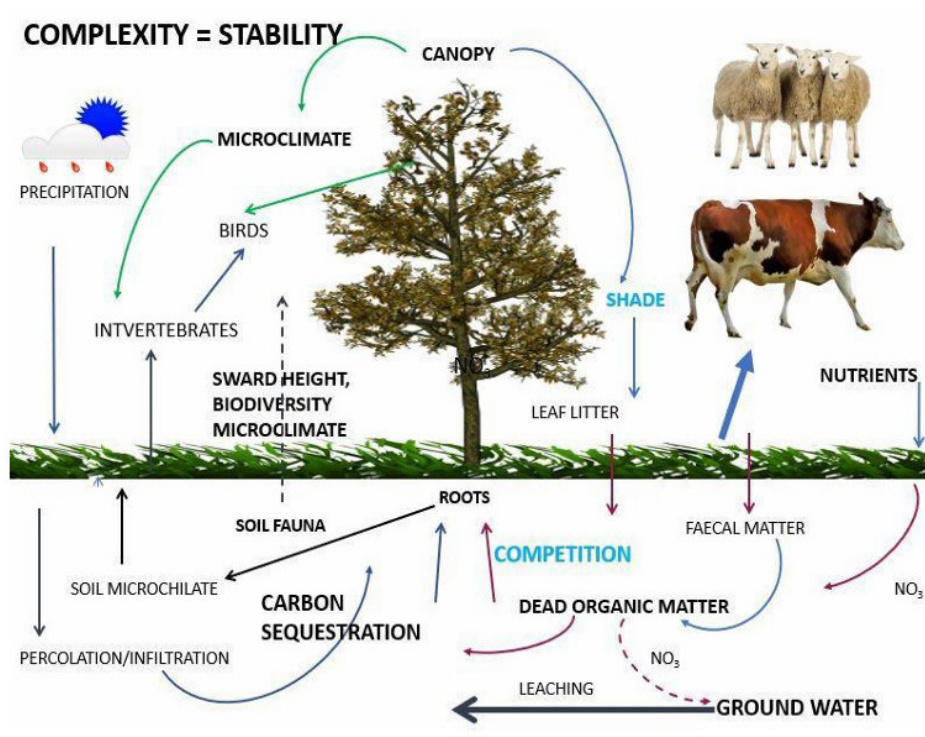

# Agroforestry

## Integrating Trees and Biomass Production into our Existing Farming

“Agroforestry is a collective name for land use practices where trees are combined with crops and/or animals on the same unit of land and where there are significant ecological or economic interactions between the tree and the agricultural components”.

### Agroforestry in Ireland

Agroforestry is an ancient practice which is widely incorporated globally into land use systems. In Ireland, as the main land use is livestock grazing or tillage, silvopasture (where trees are grown in grazed or cut pasture in a regular or varied pattern) and silvoarable (where trees are grown in rows between an arable crop) systems are, respectively, the most widespread systems applicable.

## Silvopasture

Silvopasture is a form of agroforestry that combines grazing livestock with the farming of crops and trees where trees are grown in a grazed pasture in a regular or varied pattern. Sheep can be farmed alongside trees in a sustainable ecosystem in this way. Silvopasture extends the grazing season, allows higher grass utilisation, increases biodiversity, improves carbon sequestration, reduces water runoff, 'mines' phosphorus from a greater volume of soil.